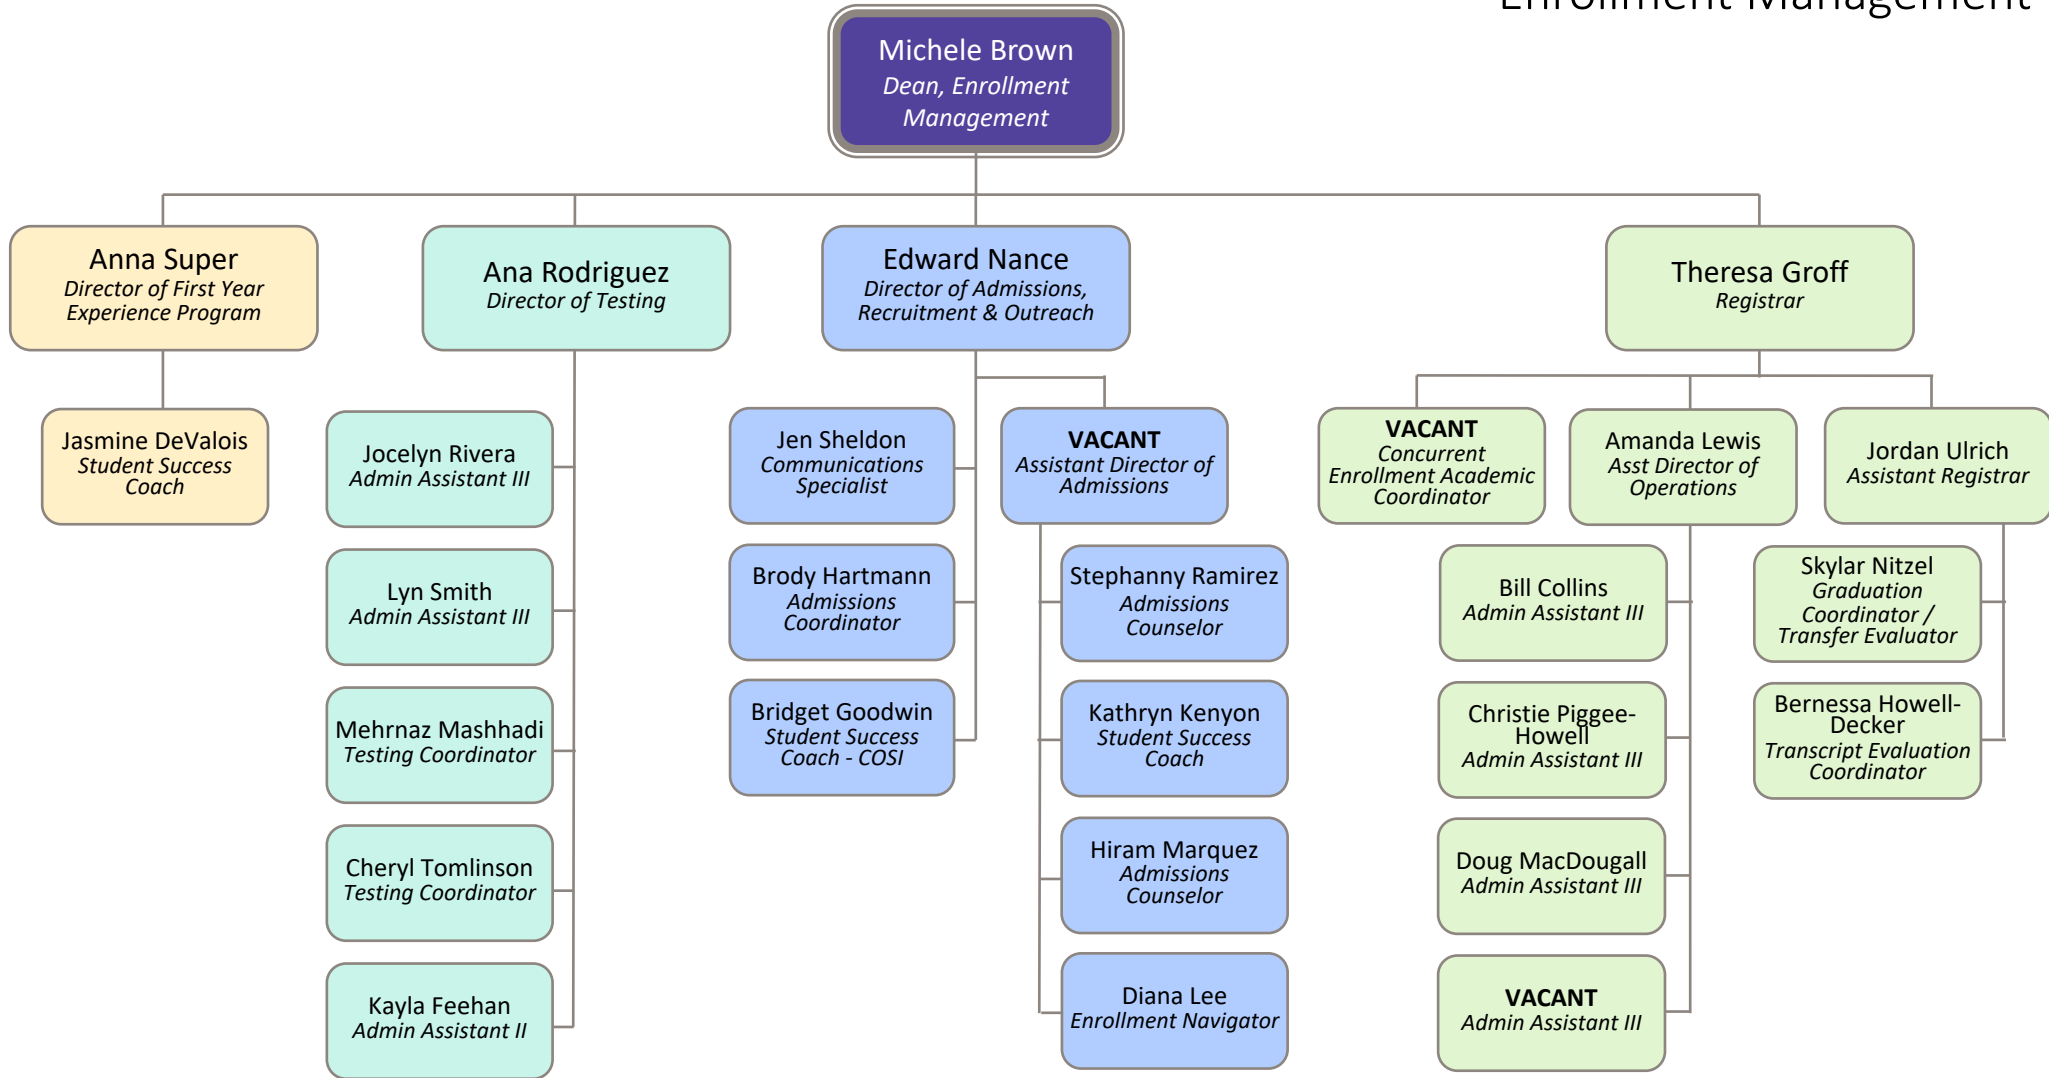

Enrollment Management